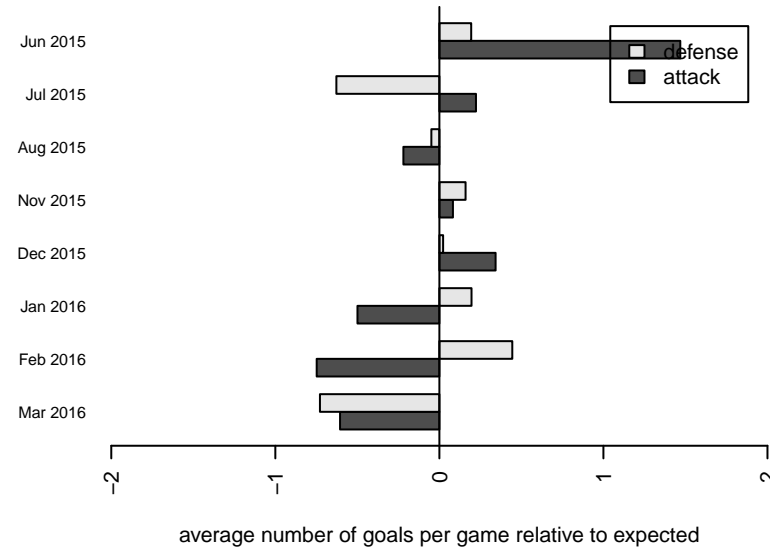

Performance relative to 13 month average