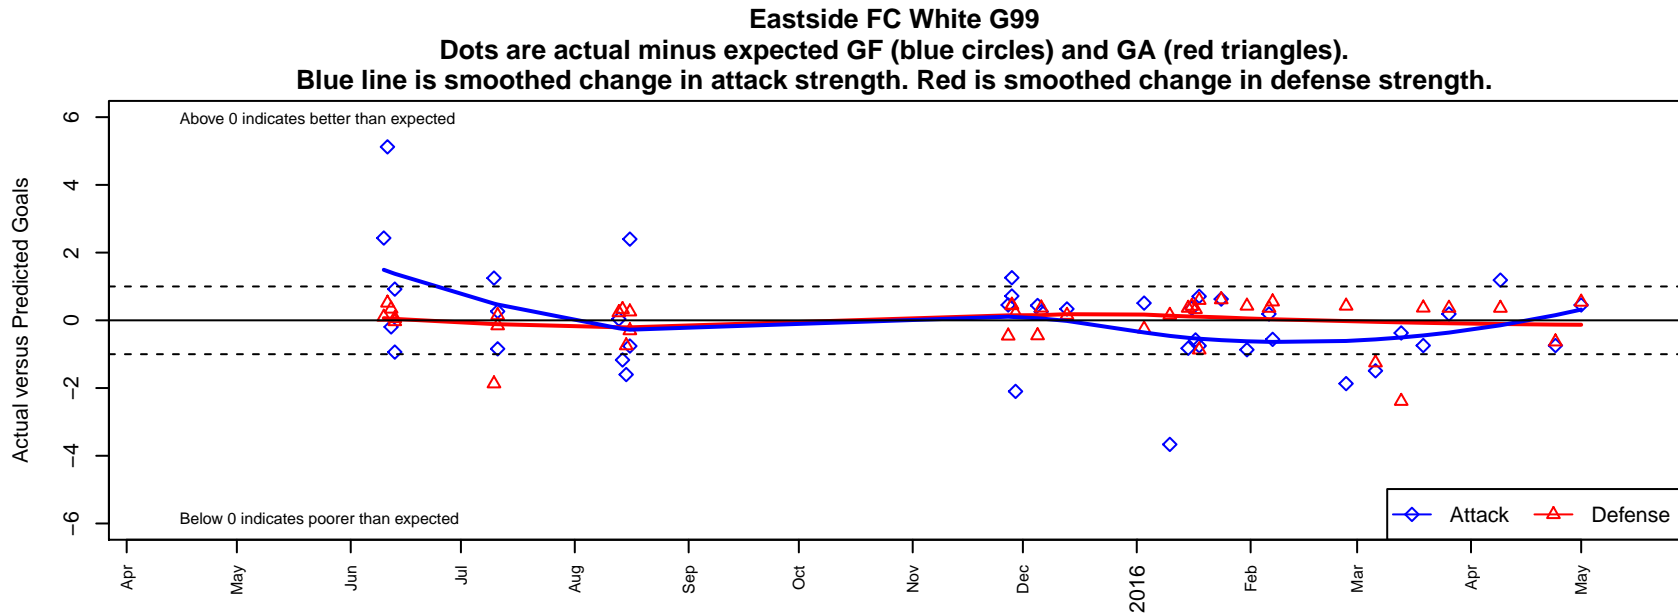

## Eastside FC White G99

Eastside FC  
 Preston, WA  
 G99 total strength=1753  
 attack=21.83 defense=33.85  
 fall league = Win RCL G99 Div 2

alt names used:  
 Eastside FC GU16  
 Eastside FC 99 White (WA)  
 EASTSIDE FC G99 WHITE (WA)  
 Eastside FC G99 White B  
 Eastside FC Girls 99  
 Eastside FC G99 White B  
 Eastside FC G99 White B

**attack and defense variance (black dot)  
relative to other teams  
and top 10 in region**

**attack and defense rating  
relative to others at age  
and all opponents in last 13 months**

**Performance relative to 13 month average**