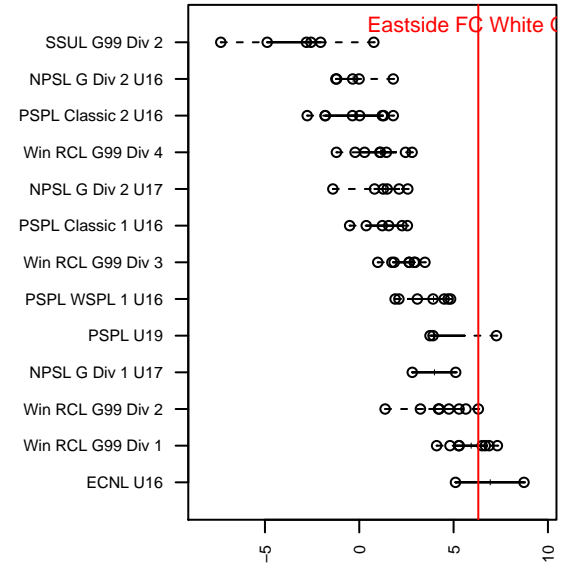

## Eastside FC White G99

Eastside FC  
 Preston, WA  
 G99 total strength=1753  
 attack=21.83 defense=33.85  
 fall league = Win RCL G99 Div 2

alt names used:  
 Eastside FC GU16  
 Eastside FC 99 White (WA)  
 EASTSIDE FC G99 WHITE (WA)  
 Eastside FC G99 White B  
 Eastside FC Girls 99  
 Eastside FC G99 White B  
 Eastside FC G99 White B

**attack and defense variance (black dot)  
relative to other teams  
and top 10 in region**

**attack and defense rating  
relative to others at age  
and all opponents in last 13 months**

**Performance relative to 13 month average**