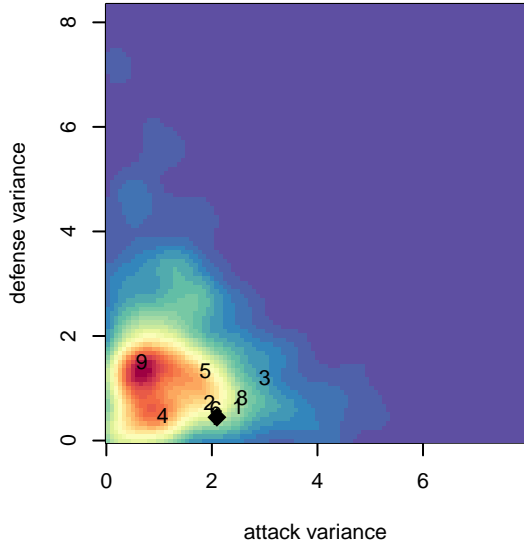

## Eastside FC White G99

Eastside FC  
 Preston, WA  
 G99 total strength=1753  
 attack=21.83 defense=33.85  
 fall league = Win RCL G99 Div 2

alt names used:  
 Eastside FC GU16  
 Eastside FC 99 White (WA)  
 EASTSIDE FC G99 WHITE (WA)  
 Eastside FC G99 White B  
 Eastside FC Girls 99  
 Eastside FC G99 White B  
 Eastside FC G99 White B

**attack and defense variance (black dot)  
relative to other teams  
and top 10 in region**

**attack and defense rating  
relative to others at age  
and all opponents in last 13 months**

**Performance relative to 13 month average**