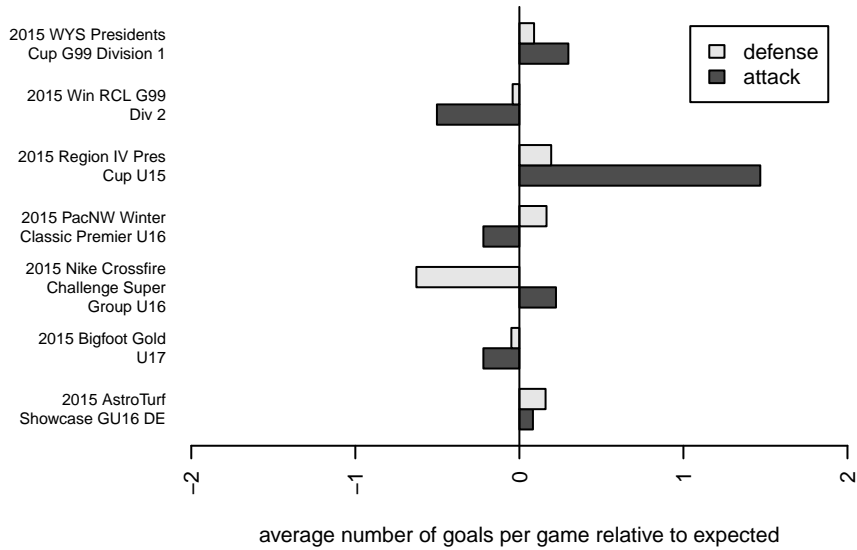

## Eastside FC White G99

Eastside FC  
 Preston, WA  
 G99 total strength=1753  
 attack=21.83 defense=33.85  
 fall league = Win RCL G99 Div 2

alt names used:  
 Eastside FC GU16  
 Eastside FC 99 White (WA)  
 EASTSIDE FC G99 WHITE (WA)  
 Eastside FC G99 White B  
 Eastside FC Girls 99  
 Eastside FC G99 White B  
 Eastside FC G99 White B

Venues played:  
 2015 Region IV Pres Cup U15  
 2015 Nike Crossfire Challenge Super Group U'  
 2015 Bigfoot Gold U17  
 2015 AstroTurf Showcase GU16 DE  
 2015 Win RCL G99 Div 2  
 2015 PacNW Winter Classic Premier U16  
 2015 WYS Presidents Cup G99 Division 1

**attack and defense variance (black dot)  
relative to other teams  
and top 10 in region**

**attack and defense rating  
relative to others at age  
and all opponents in last 13 months**

**Performance relative to 13 month average**